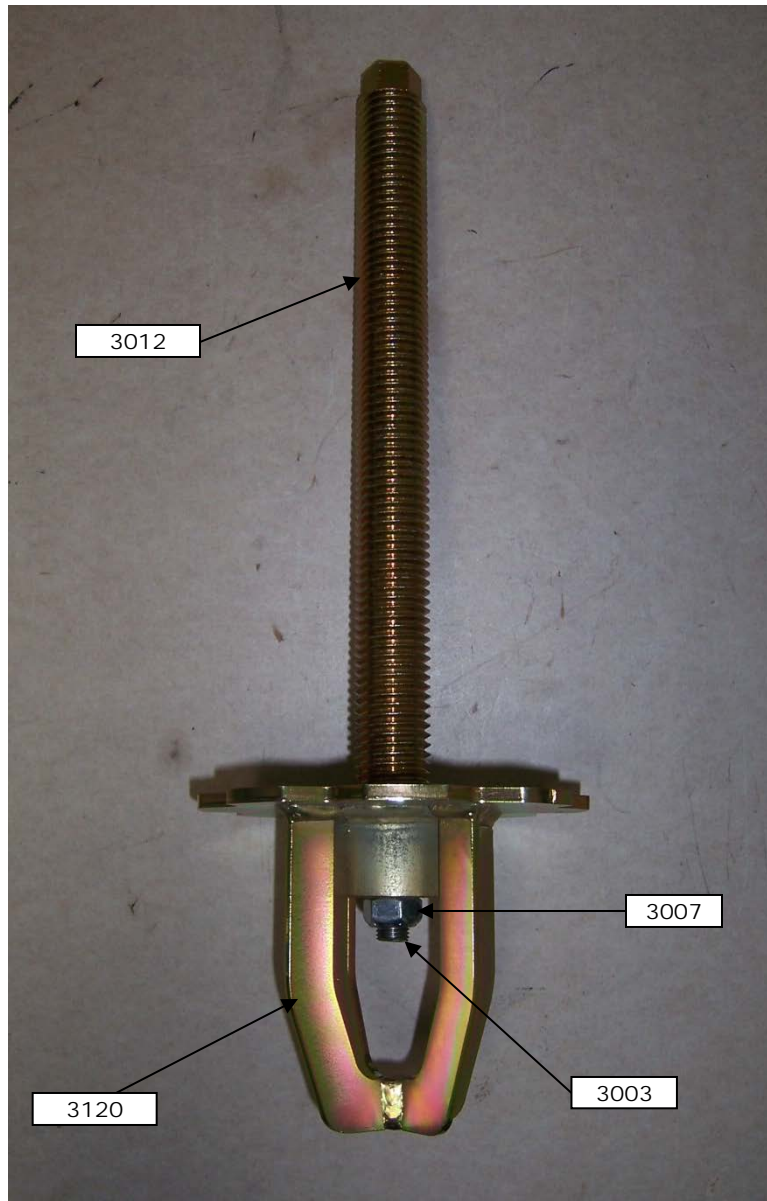

3120-11 Extended Spring Cup W/ Jack Screw

Item ID	Item Description	Qty Needed
3003	Ball Stud .44-20 X 1.5" long	1
3007	Ball Stud Nut	1
3012	Jack Screw, 11"	1
3120	Extended Spring Seat	1