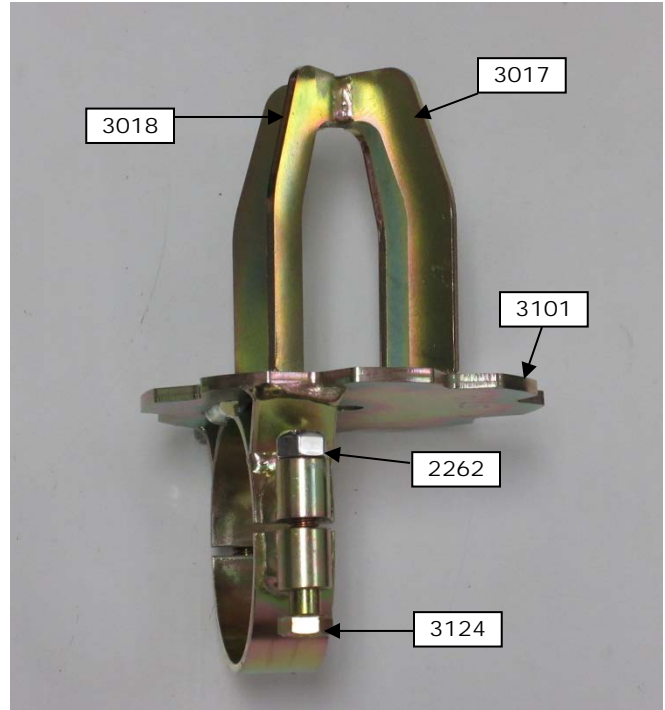

3110-XL Clamp-On
Extended Spring Cup

3125 Clamp-On Offset
Extended Spring Cup

Item ID	Item Description	Qty Needed
2262	3/8-16 Nylock Jam Nut	2.00
3017	Spring Guide, Lower	1.00
3018	Spring Guide, Upper	1.00
3101	Light Weight Spring Plate	1.00
3124	3/8-16 x 2 Gr 5 HCS	2.00