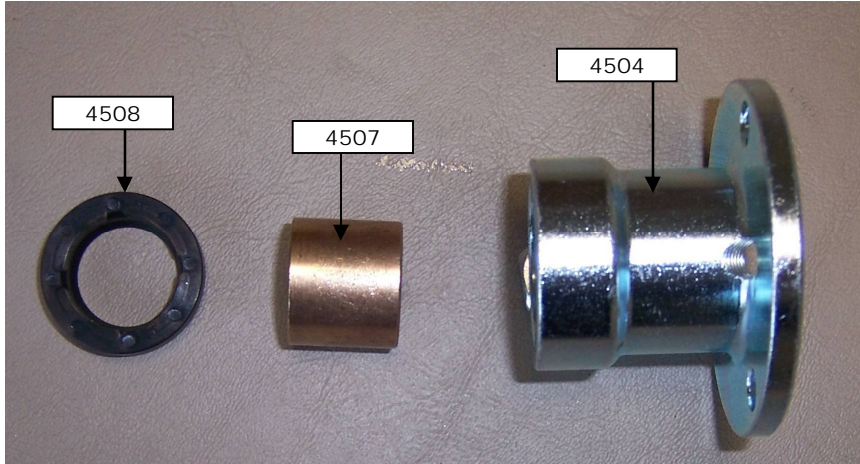

4535 Housing Assembly

Item ID	Item Description	Qty Needed
4504	Housing	1.00
4507	Shaft Bushing	1.00
4508	Shaft Wiper	1.00

Threaded Bushing Housing

Item ID	Item Description	Qty Needed
2875	¼ - 20 Socket Head Plug	1.00
4507	Shaft Bushing	1.00
4508	Shaft Wiper	1.00
4575	Threaded Housing	1.00