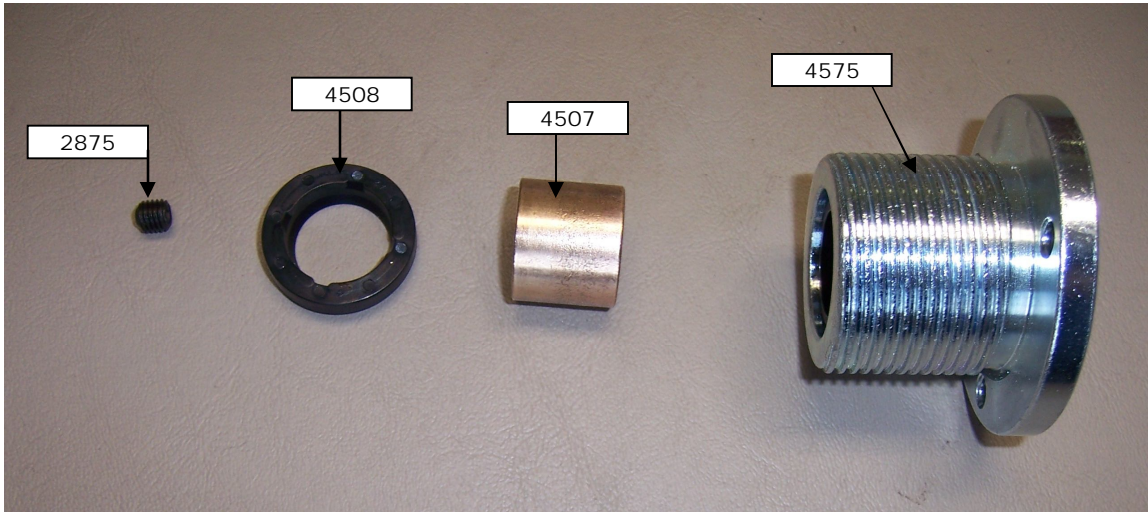

4535 Housing Assembly

Item ID	Item Description	Qty Needed
4504	Housing	1.00
4507	Shaft Bushing	1.00
4508	Shaft Wiper	1.00

Threaded Bushing Housing

Item ID	Item Description	Qty Needed
2875	¼ - 20 Socket Head Plug	1.00
4507	Shaft Bushing	1.00
4508	Shaft Wiper	1.00
4575	Threaded Housing	1.00