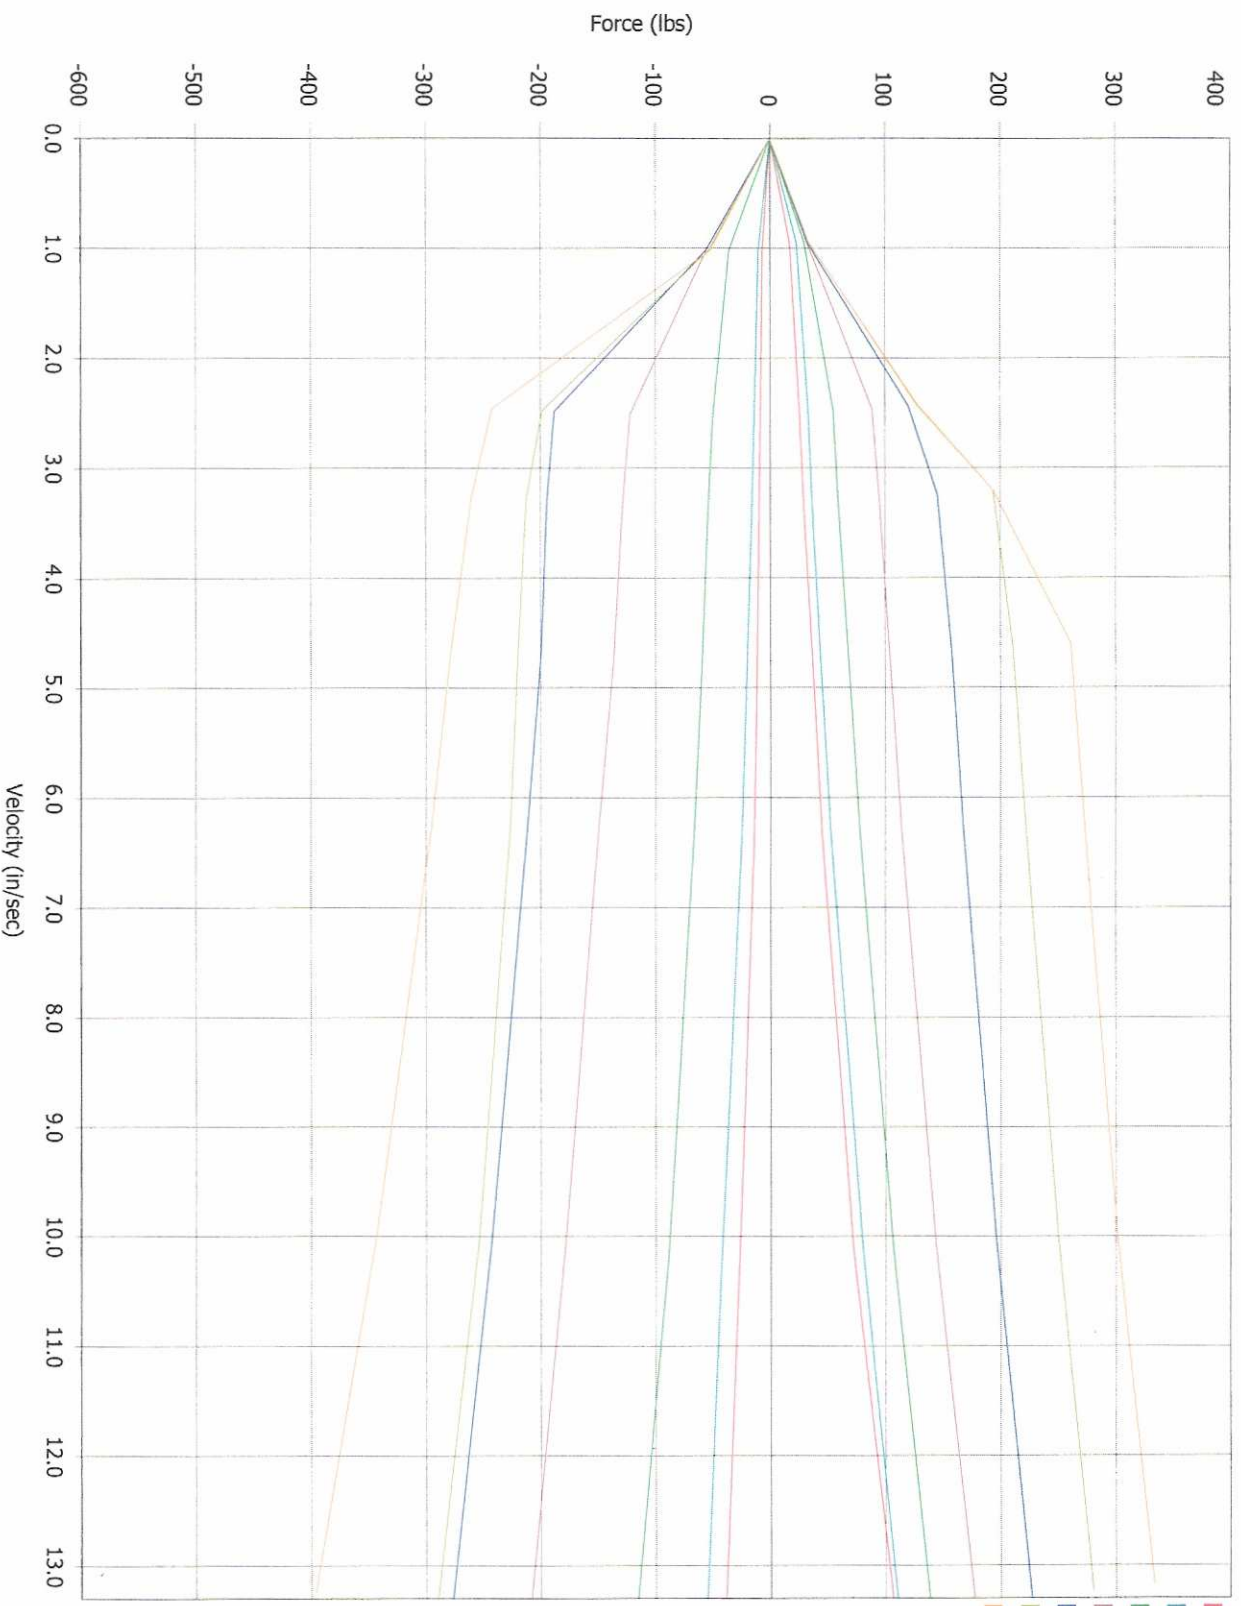

Force Vs. Absolute Velocity

- 9-2*
- 9-3*
- 9-4*
- 9-5*
- 9-6*
- 9-7*
- 9-lightly seated all the way positive*

RIGHT FOOT PERFORMANCE PRODUCTS
920-788-0356