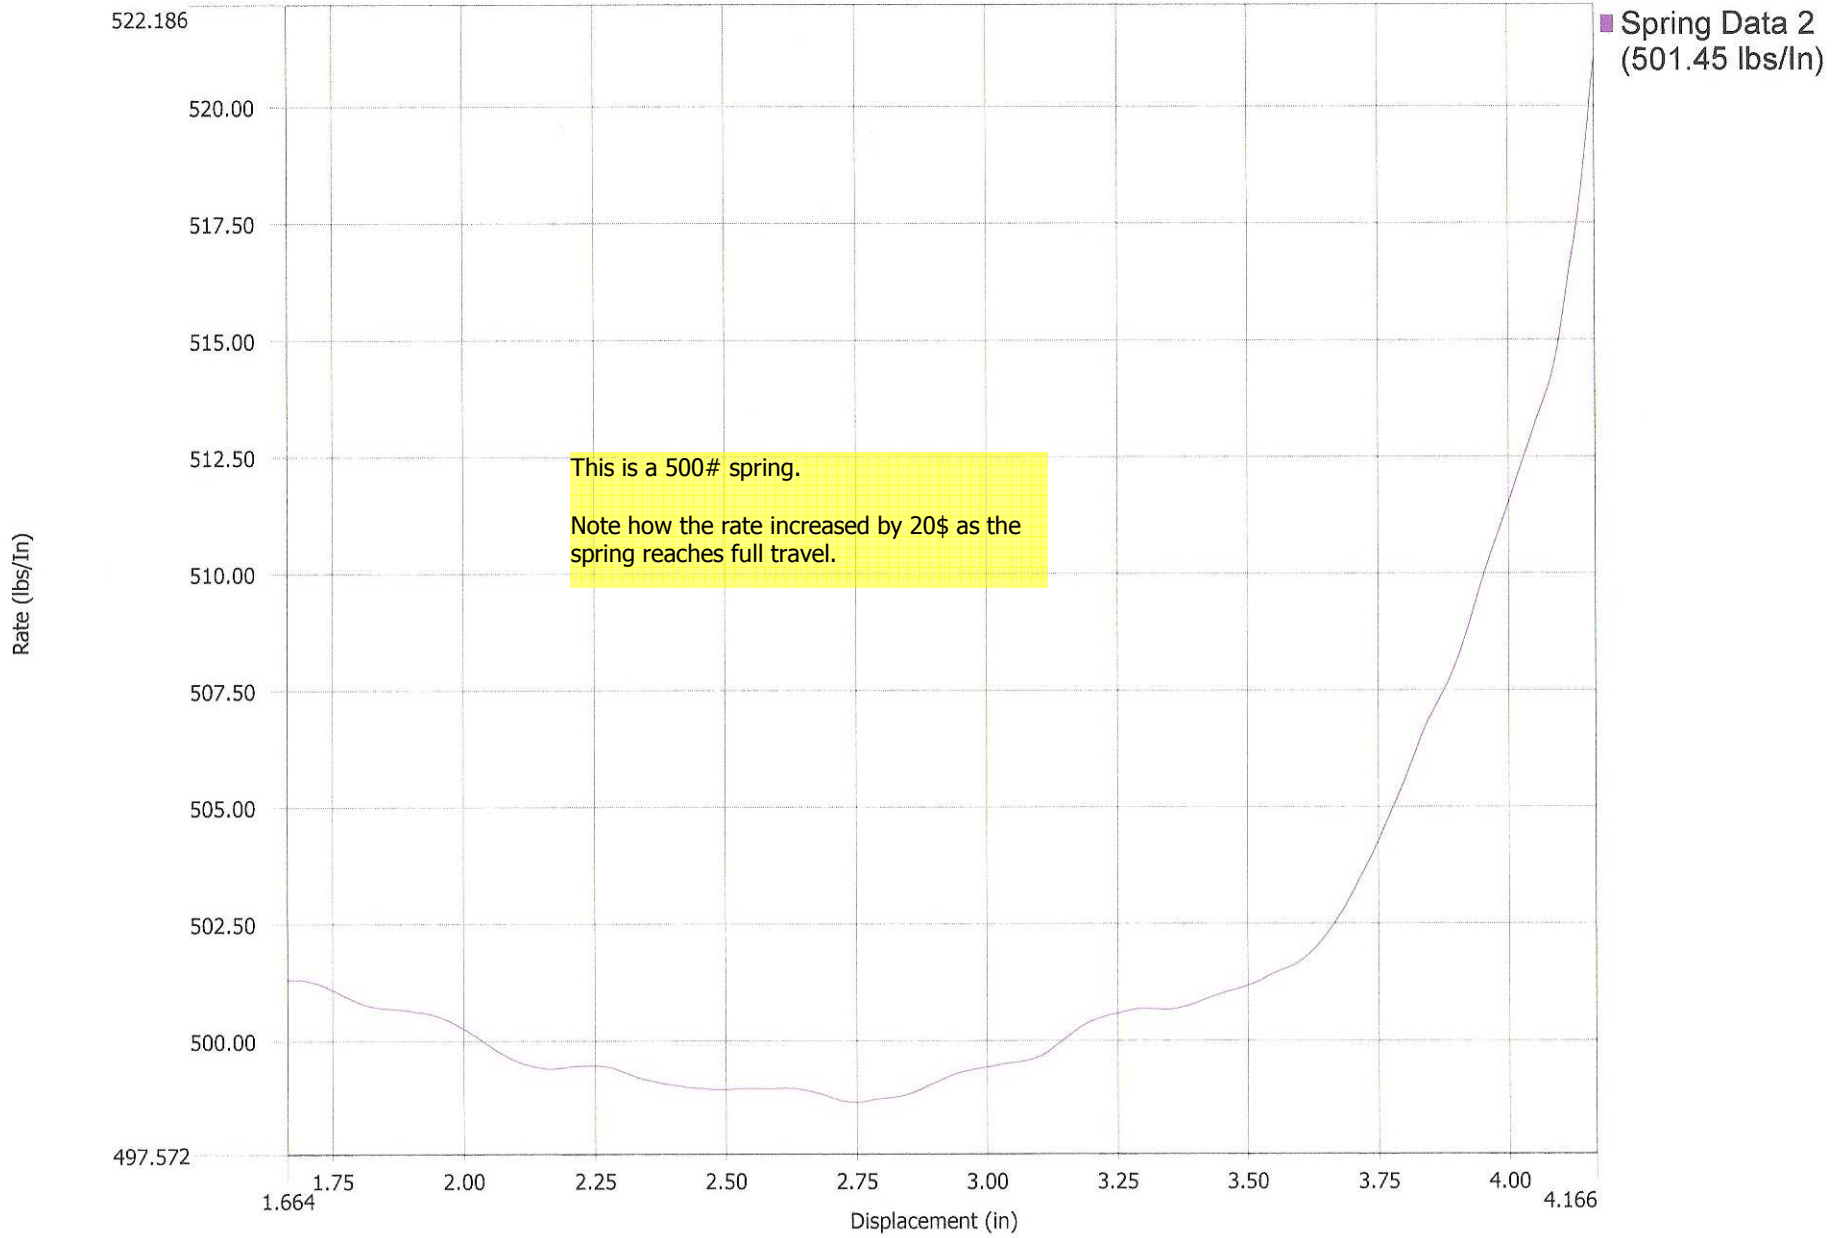

### Rate vs. Displacement

Right Foot Performance Products  
920-788-0356